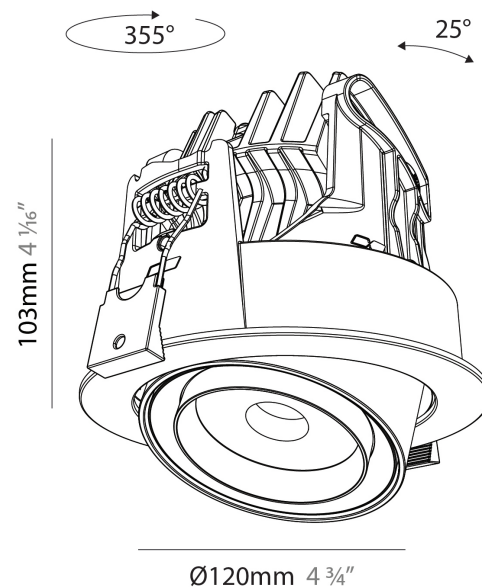

GENERAL

Series: Centriq
Subseries: Centriq Round Flex Adjustable
Brand: Prolicht
Division: Architectural
Mounting Type: Recessed
Mounting Location: Ceiling
Subcategory: Spots

PHYSICAL

Shape: Cylinder
Diameter (mm): 120
Diameter (in): 4 ¾
Height (mm): 105
Height (in): 4 ⅛
Min. Recessing Depth (mm): 120
Min. Recessing Depth (in): 4 ¾
Light Distribution: Adjustable / Direct
Weight (kg): 0.666
Fixture Finish: SSR / BKV / CWI / CRY / HAB / UFT / ITA / RUA / FTG / MYG / LOD / PUS / FRO / FUP / KIA / POP / BLS / SPG / MEY / GOH / GUM / CHC / COM / ABZ / JAG / OBR / MOS / ROR
Fixture Material: Aluminum
Cut-out Measurements: Dia. 112mm / 4 7/16"

ELECTRICAL

Lamp Type: LED (Zhaga Standard)
Input Wattage (W): 20.5
Total Output Wattage (W): 18.1
Dimming: Tri-Mode (Non-Dimming and Phase Dimming (120Vac only) and 0-10V Dimming)
Driver Included: Yes
Driver Location: Recessed Housing
Driver Type: Constant Current - Universal
Driver Class: Class 2
Housing: ENCP 3
Input Voltage (V): 120 - 277
Constant Current (MA): 500

LED

Color Temperature (°K): 2700 / 3000 / 3500 / 4000
Max. Delivered Lumen (lm): 1201 / 1294 / 1346 / 1373
Nominal Lumen (lm): 1668 / 1797 / 1869 / 1907
CRI: >90 CRI
Lamp Life (hrs): 50000

OPTICAL

Beam Angle: 18 - 46
Adjustability: Rotational 350° / Tilt 25°

RATINGS AND CERTIFICATIONS

Certified By: CSA Certified to UL and CSA Standards
IP rating: IP20